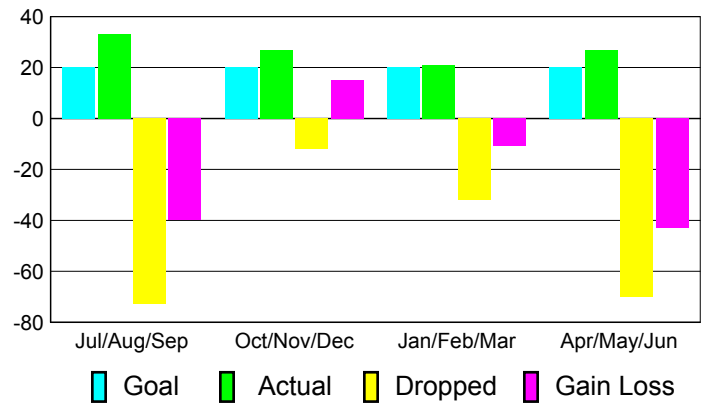

Membership Results 2010-2011

Goal, New, Dropped, Gain/Loss

Comparison of Membership Gain/Loss

Current Year Compared to the Previous Year