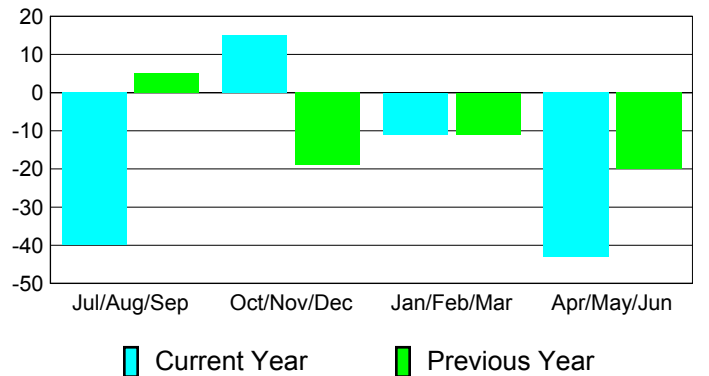

Membership Results
2010-2011

Membership
2009-2010

Month	Net Memb Goal	Actual New Memb	Actual Dropped Memb	Gain/Loss of Memb	Gain/Loss of Memb
Jul/Aug/Sep	20	33	-73	-40	5
Oct/Nov/Dec	20	27	-12	15	-19
Jan/Feb/Mar	20	21	-32	-11	-11
Apr/May/Jun	20	27	-70	-43	-20
Totals	80	108	-187	-79	-45

Membership Results 2010-2011

Goal, New, Dropped, Gain/Loss

Comparison of Membership Gain/Loss

Current Year Compared to the Previous Year

Gender Comparison 2010-2011

Jul/Aug/Sep

Oct/Nov/Dec

Jan/Feb/Mar