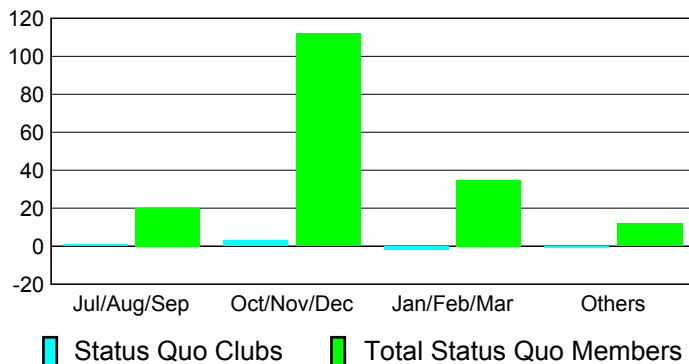

Club Results 2010-2011

Goal, New, Dropped, Gain/Loss

Comparison of Club Gain/Loss

Current Year Compared to the Previous Year

YTD Status Quo Clubs 2010-2011

Status Quo Clubs Compared to Status Quo Members

MEMBERSHIP

Membership Results
2010-2011

Membership
2009-2010

Month	Net Memb Goal	Actual New Memb	Actual Dropped Memb	Gain/Loss of Memb	Gain/Loss of Memb
Jul/Aug/Sep	20	33	-73	-40	5
Oct/Nov/Dec	20	27	-12	15	-19
Jan/Feb/Mar	20	21	-32	-11	-11
Apr/May/Jun	20	27	-70	-43	-20
Totals	80	108	-187	-79	-45