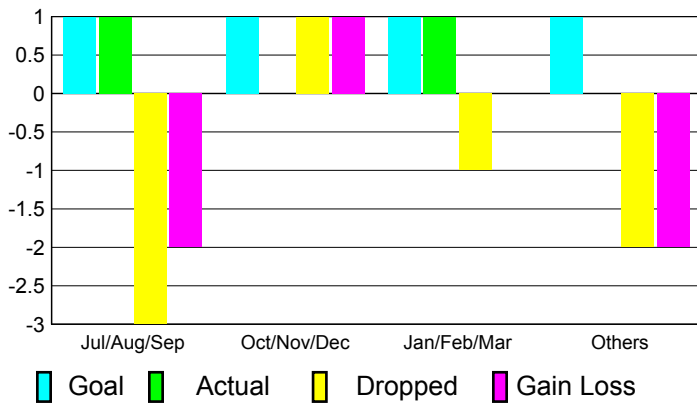

2010-2011 GMT Reports for District (or Undistricted) **District B 9**

GMT: **Joel Rosendo Gómez Franco** Location: **MEXICO**

GMT CA: **3**

CLUBS

Club Results
2010-2011

Clubs
2009-2010

Month	New Club Goal	Actual New Clubs	Actual Dropped Clubs	Gain/Loss of Clubs	Gain/Loss of Clubs
Jul/Aug/Sep	1	1	-3	-2	0
Oct/Nov/Dec	1	0	1	1	0
Jan/Feb/Mar	1	1	-1	0	0
Apr/May/Jun	1	0	-2	-2	0
Totals	4	2	-5	-3	0

Club Results 2010-2011

Goal, New, Dropped, Gain/Loss

Comparison of Club Gain/Loss

Current Year Compared to the Previous Year

YTD Status Quo Clubs 2010-2011

Status Quo Clubs Compared to Status Quo Members

MEMBERSHIP

Membership Results
2010-2011

Membership
2009-2010

Month	Net Memb Goal	Actual New Memb	Actual Dropped Memb	Gain/Loss of Memb	Gain/Loss of Memb
Jul/Aug/Sep	20	33	-73	-40	5
Oct/Nov/Dec	20	27	-12	15	-19
Jan/Feb/Mar	20	21	-32	-11	-11
Apr/May/Jun	20	27	-70	-43	-20
Totals	80	108	-187	-79	-45